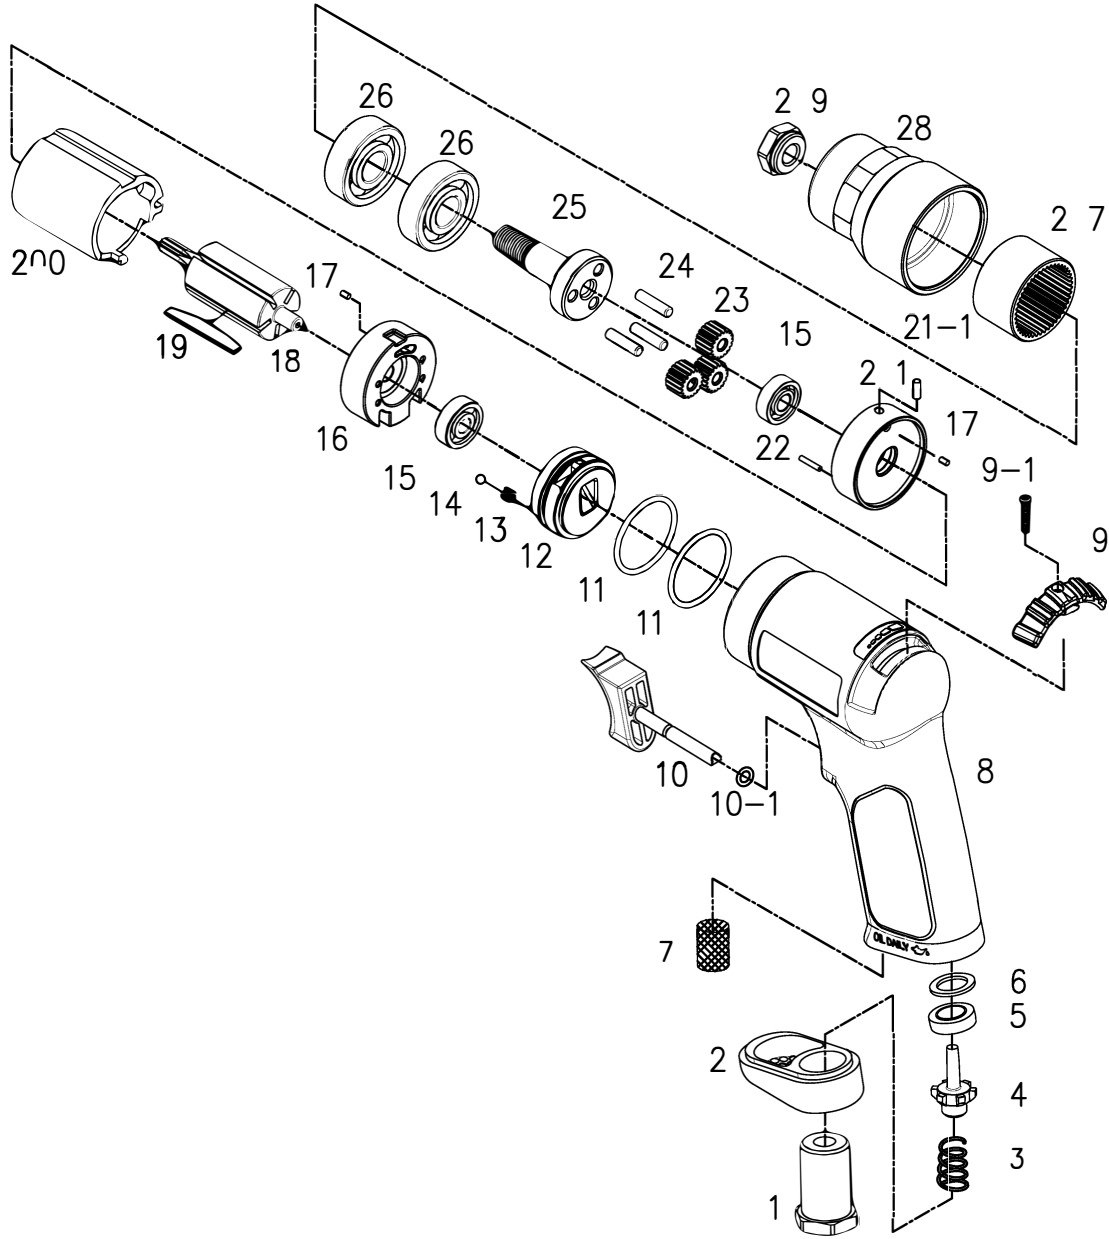

OS-6338P **GAV** HAVALI MİNİ POLİSAJ

FIG NO.	PART NO.	DESCRIPTION	PCS	FIG NO.	PART NO.	DESCRIPTION	PCS
1	389501	Inlet Bushing	1	21	633818	Front Plate	1
2	633802	Deflector	1	21-1	633842	Spring Pin (2.5x4)	1
3	389503	Valve Spring	1	22	633843	Pin	1
4	328804V	Valve	1	23	633820	Idle Gear	3
5	328835	Valve Seat	1	24	633821	Pin	3
6	328825S	Spacer	1	25	633822-P	Spindle	1
7	389507	Silencer	1	26	633826	Ball Bearing (6201ZZ)	2
8	633808	Composite Housing	1	27	633824	Ring Gear	1
9	633809	Reverse Valve Lever	1	28	633825	Front Housing	1
9-1	633809-1	Screw	1	29	633835	Spindle Nut	1
10	633810	Trigger	1	30	SPP17	SPANNER (NOT SHOWN)	1
10-1	638013	O-Ring	1				
11	633811	O-Ring	2				
12	633812N	Valve Body	1				
13	589044	Spring	1				
14	638017	Detent Ball	1				
15	B626ZZ	Ball Bearing (626ZZ)	2				
16	633813	Rear Plate	1				
17	308013	Spring Pin	2				
18	633815	Rotor	1				
19	633816	Rotor Blade	5				
20	633817N	Cylinder	1				